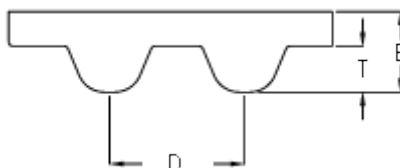

Data Sheet

Article number: 602932750368

Description: Gates timing belt POWERGRIP®
GTX 1512 8MX 65

Measures

| | |
|-----------------|---------------|
| D (Pitch) | = 8 |
| Height B mm | = 5.6 |
| Height T mm | = 3.4 |
| Length | = 1512 |
| Number of teeth | = 189 |
| Type | = 1512 8MX 65 |
| Width | = 65 |